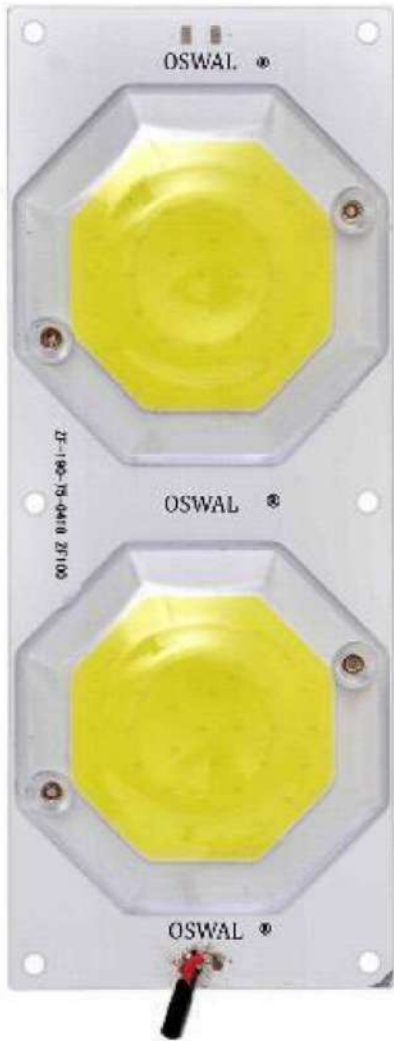

OSWAL

COB-1

COB-2

COB-3

COB-4

COB-5
20 DOT

COB-6
32 DOT

COB-7
48 DOT

OSWAL

COB - 16

COB - 8

COB - 13

COB - 15

COB - 14

COB - 12

COB - 17

Oswal[®]

ALWAYS AHEAD QUALITY

84 SMD LED

COOL WHITE

80%

POWER SAVER

Easy to install, Directly
replace ordinary
energy-saving lamps.

Power saving,
environmental protection,
long life span.

12 VOLT DC

Oswal[®]

ALWAYS AHEAD QUALITY

COB FLOOD LIGHT

Model No.

9900 IP 65

Water Resist

20 WATT