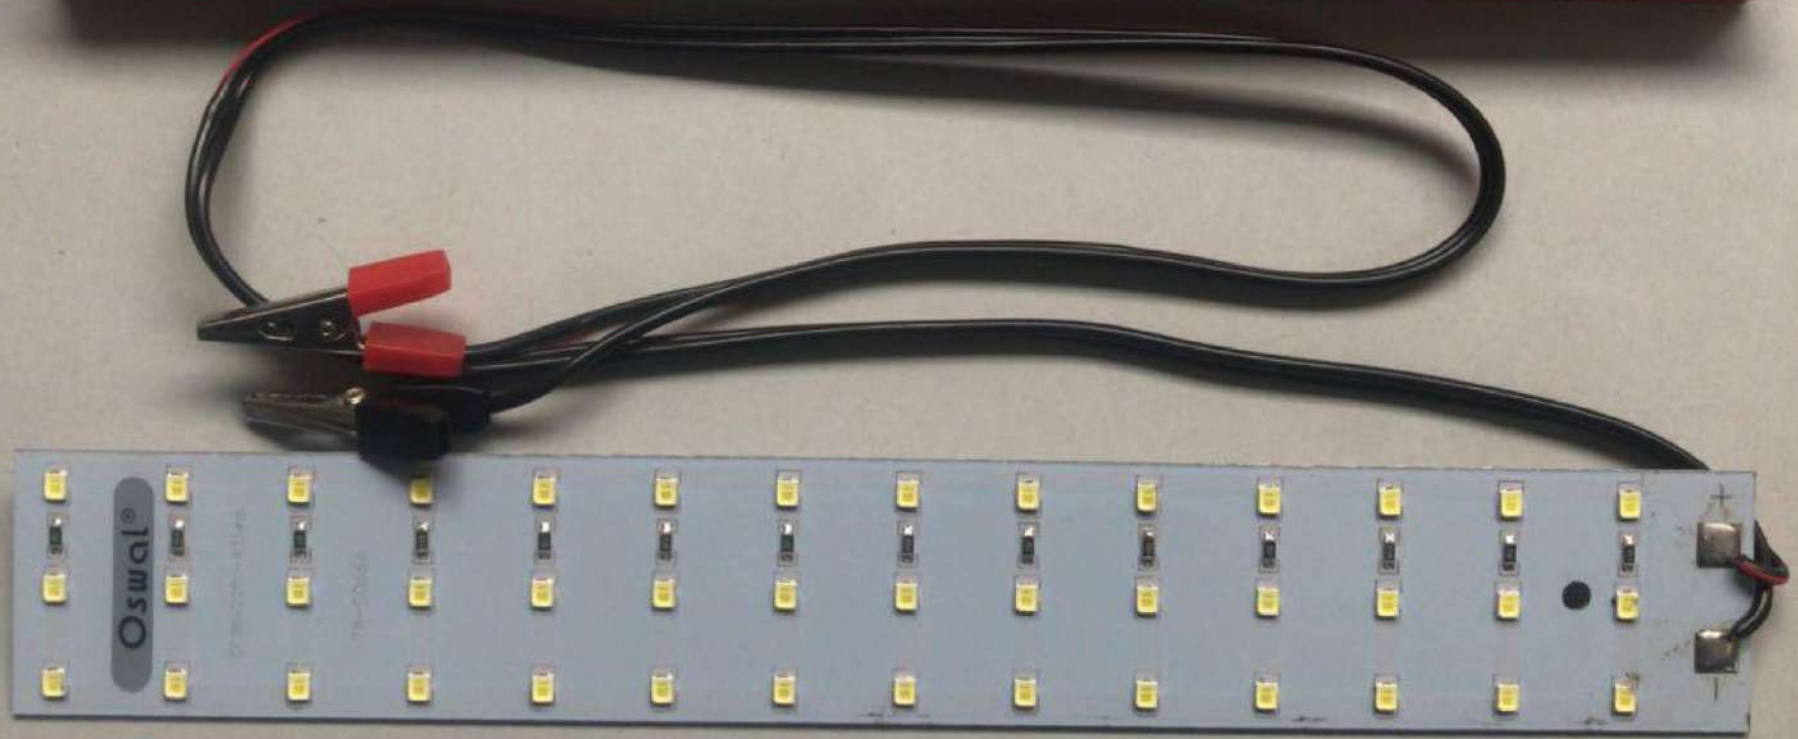

Oswal[®]

ALWAYS AHEAD QUALITY

84 SMD LED

COOL WHITE

80%

POWER SAVER

Easy to install, Directly
replace ordinary
energy-saving lamps.

Power saving,
environmental protection,
long life span.

12 VOLT DC

Oswal[®]

ALWAYS AHEAD QUALITY

COB FLOOD LIGHT

Model No.

9900 IP 65

Water Resist

20 WATT

INPUT AC 220V-20 WATT

OS-PRO[®]

PREMIUM
QUALITY
GUARANTEE

80%
POWER SAVER

BRIGHT LIGHT
LED BULB

OS-PRO[®]

80%
Power Saver

BRIGHT LIGHT
LED BULB