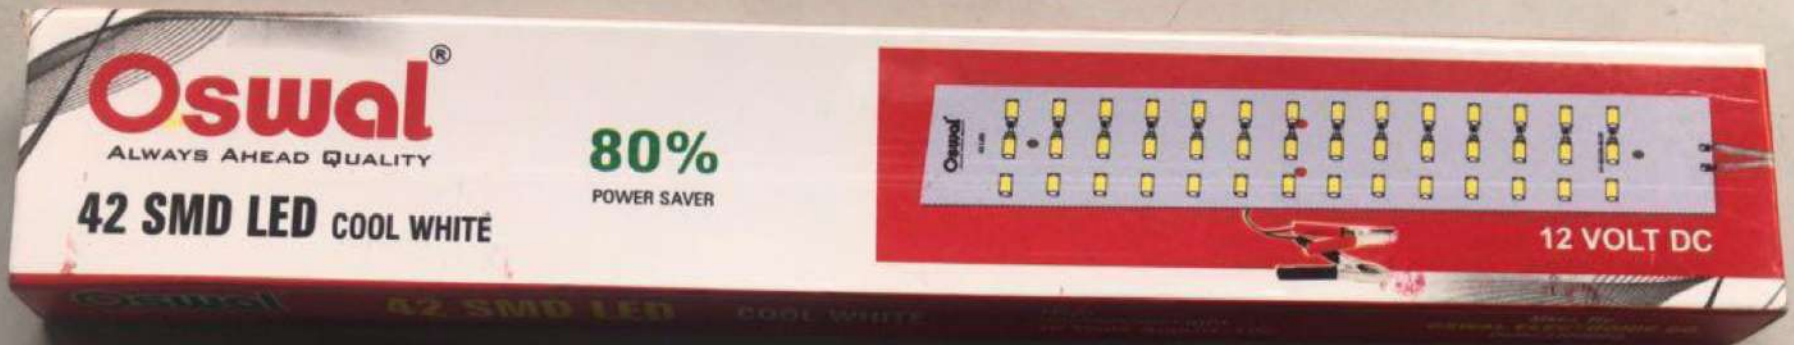

Oswal[®]

ALWAYS AHEAD QUALITY

84 SMD LED

COOL WHITE

80%

POWER SAVER

Easy to install, Directly
replace ordinary
energy-saving lamps.

Power saving,
environmental protection,
long life span.